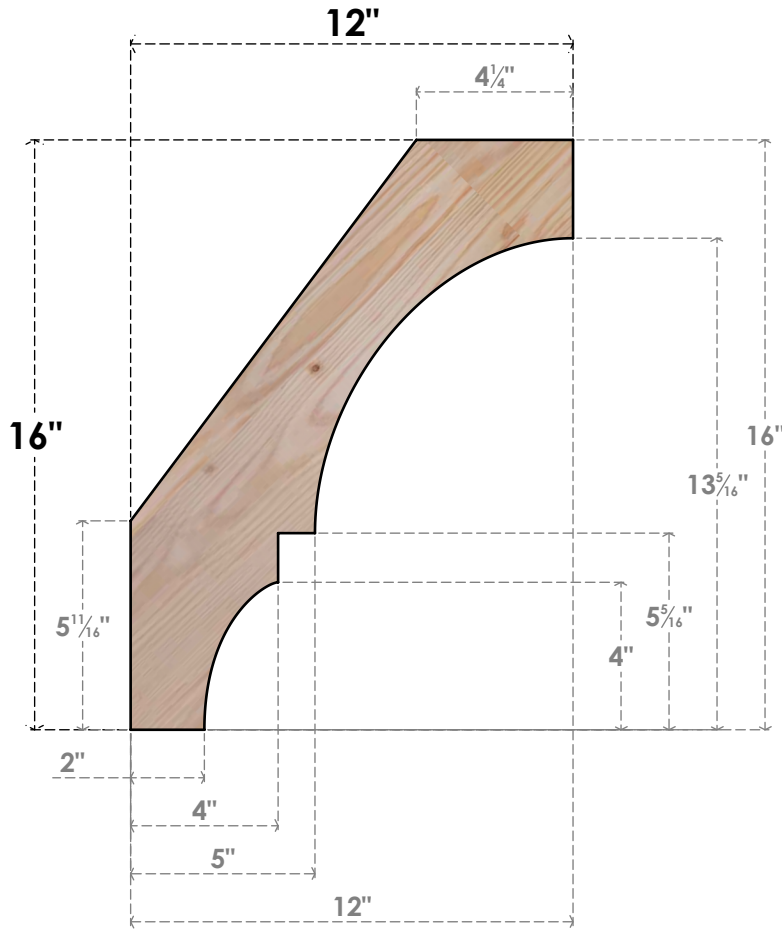

BRC06X12X16BOA00SDF

5 1/2"W X 12"D X 16"H BALBOA SMOOTH BRACE, DOUGLAS FIR

SIDE

FRONT

EKENA MILLWORK
2300 WEST MAIN ST.
CLARKSVILLE, TX 75426
TOLL FREE: 866-607-0453
WWW.EKENAMILLWORK.COM

NOTES

1. INSTALLATION TO BE COMPLETED IN ACCORDANCE WITH MANUFACTURER'S SPECIFICATIONS.
2. DRAWING MAY NOT BE TO SCALE
3. THIS DRAWING IS INTENDED FOR DESIGN AND PLANNING PURPOSES ONLY.
4. ALL INFORMATION CONTAINED HEREIN WAS CURRENT AT THE TIME OF DEVELOPMENT BUT MUST BE REVIEWED AND APPROVED BY THE PRODUCT MANUFACTURER TO BE CONSIDERED ACCURATE.
5. PRODUCTS ARE NOT KILN DRIED. THIS ITEM IS UNIQUE AND WILL CONTAIN THE NATURAL VARIATIONS THAT THE WOOD SPECIES OFFERS. THIS MAY RESULT IN VARIATIONS UP TO 1/4"